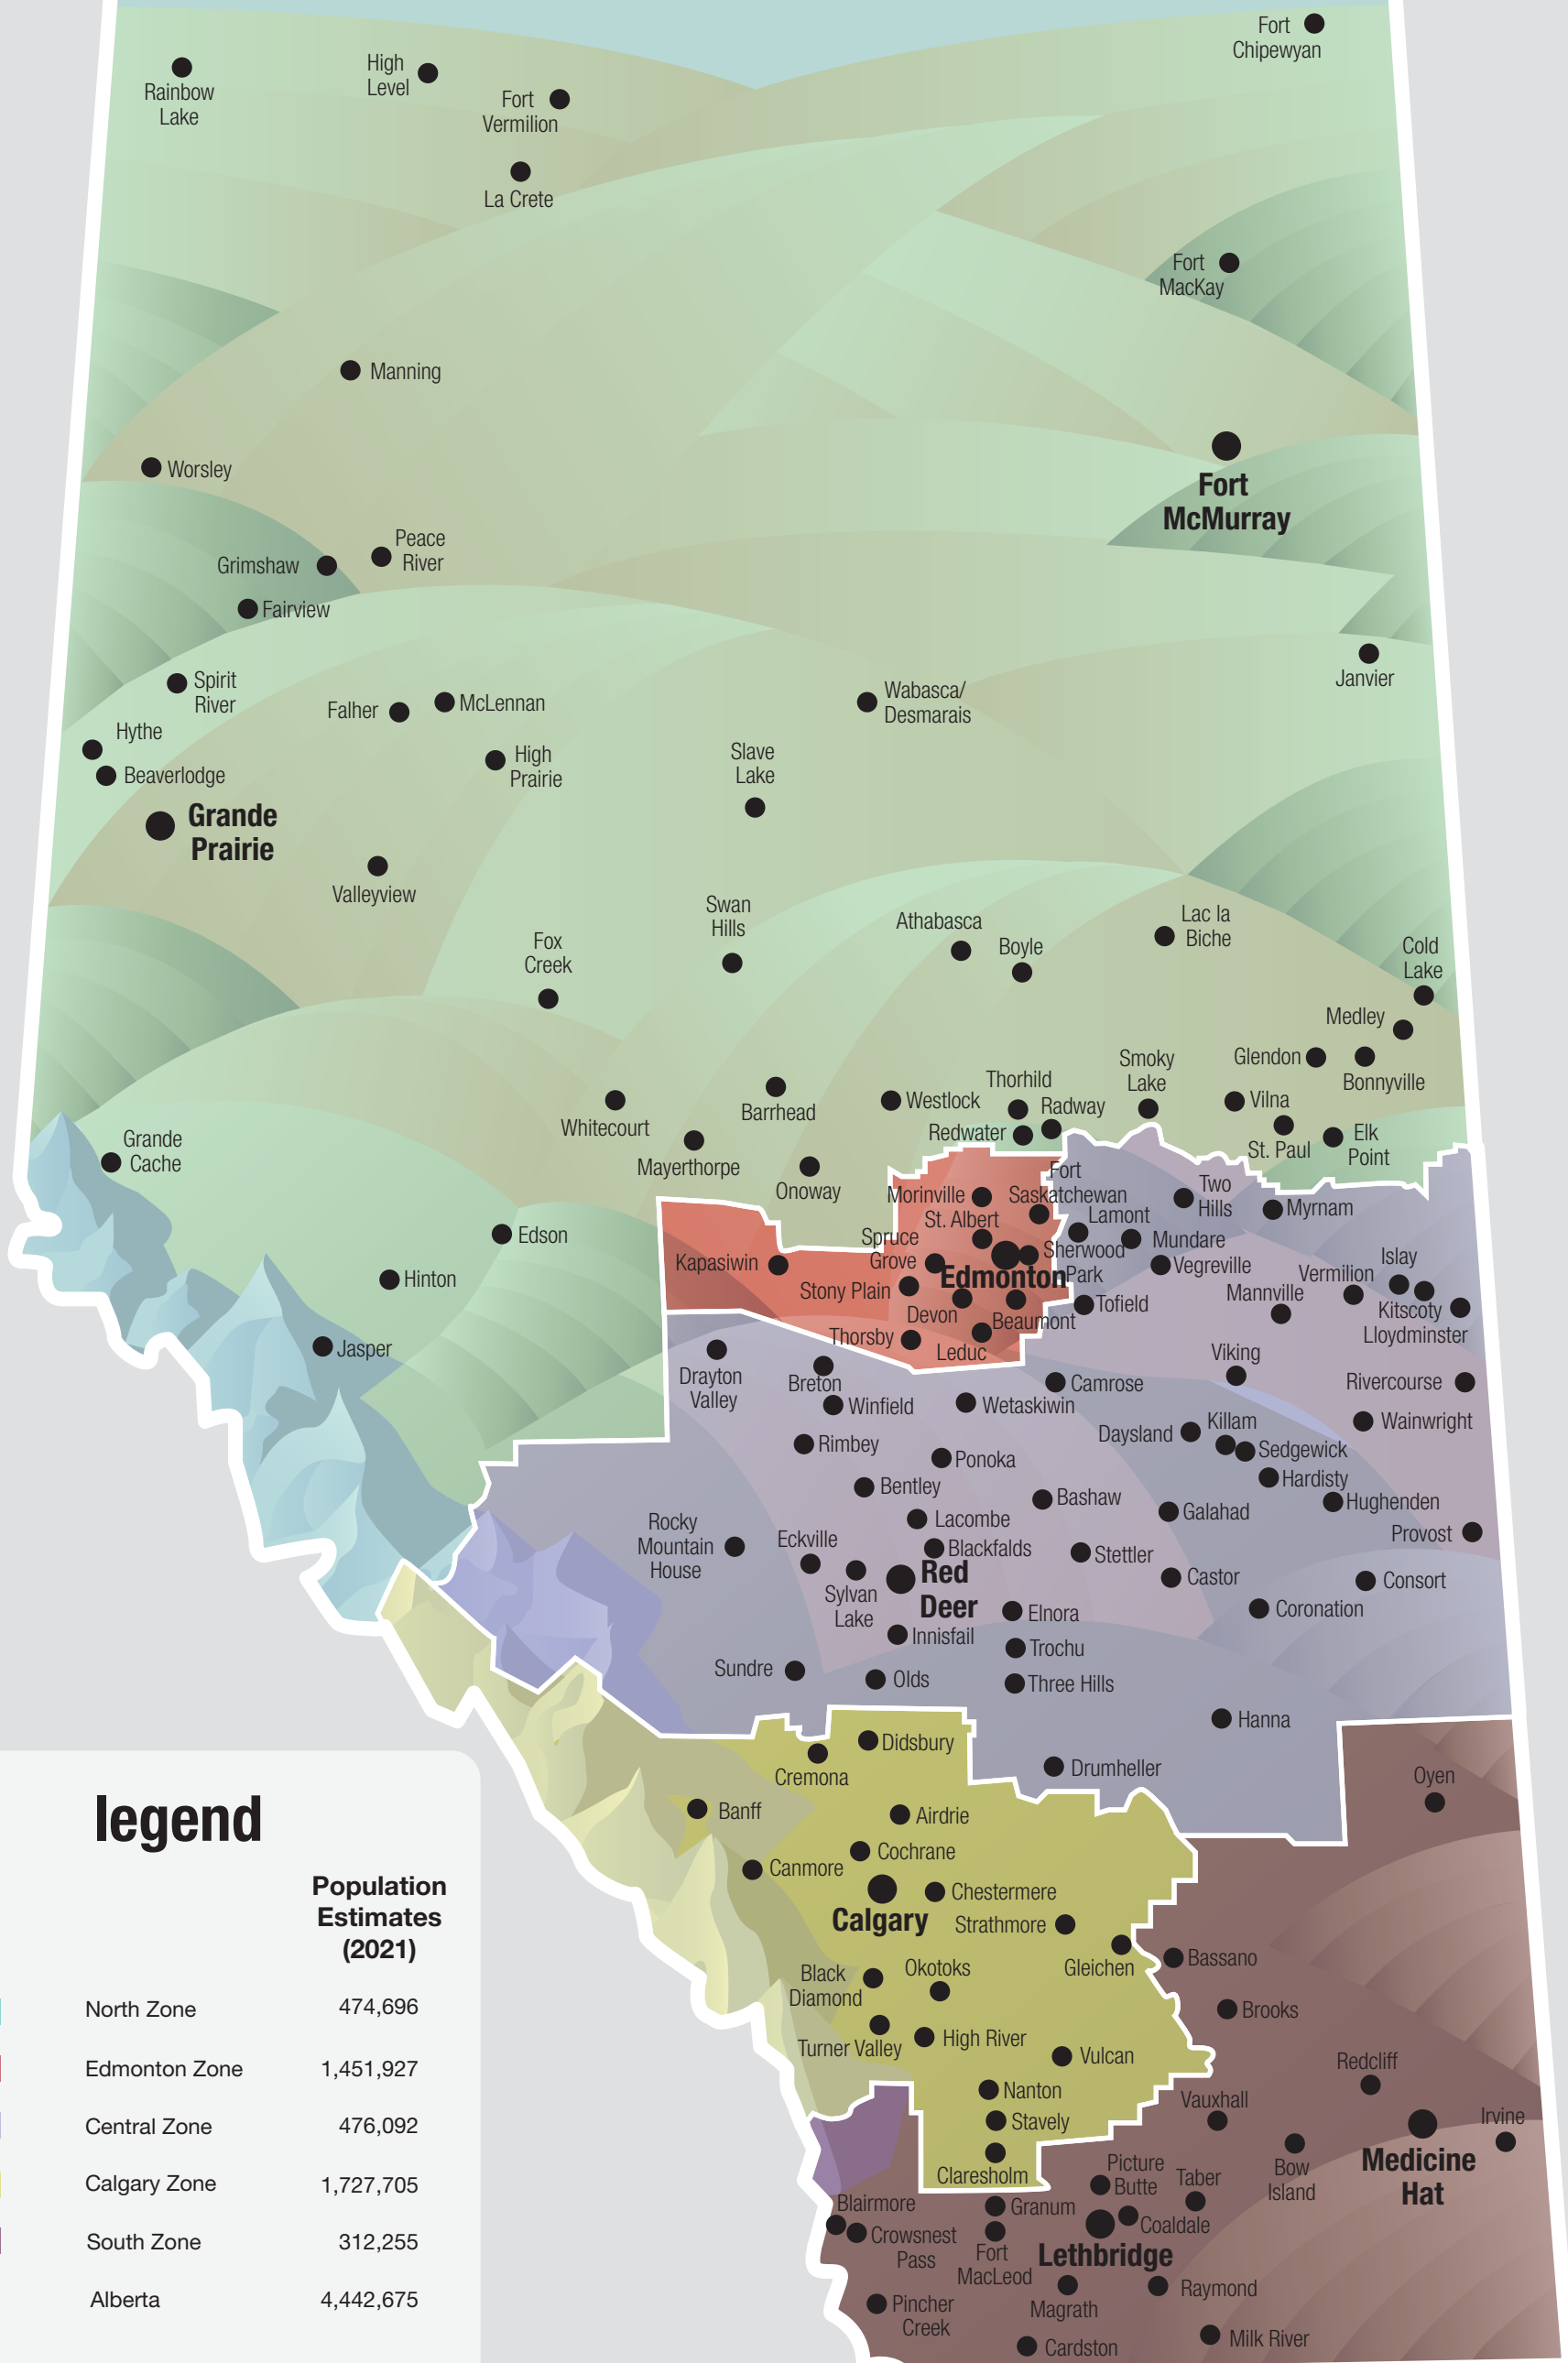

Alberta Health Services Zone Map

Legend

	Population Estimates (2021)
North Zone	474,696
Edmonton Zone	1,451,927
Central Zone	476,092
Calgary Zone	1,727,705
South Zone	312,255
Alberta	4,442,675